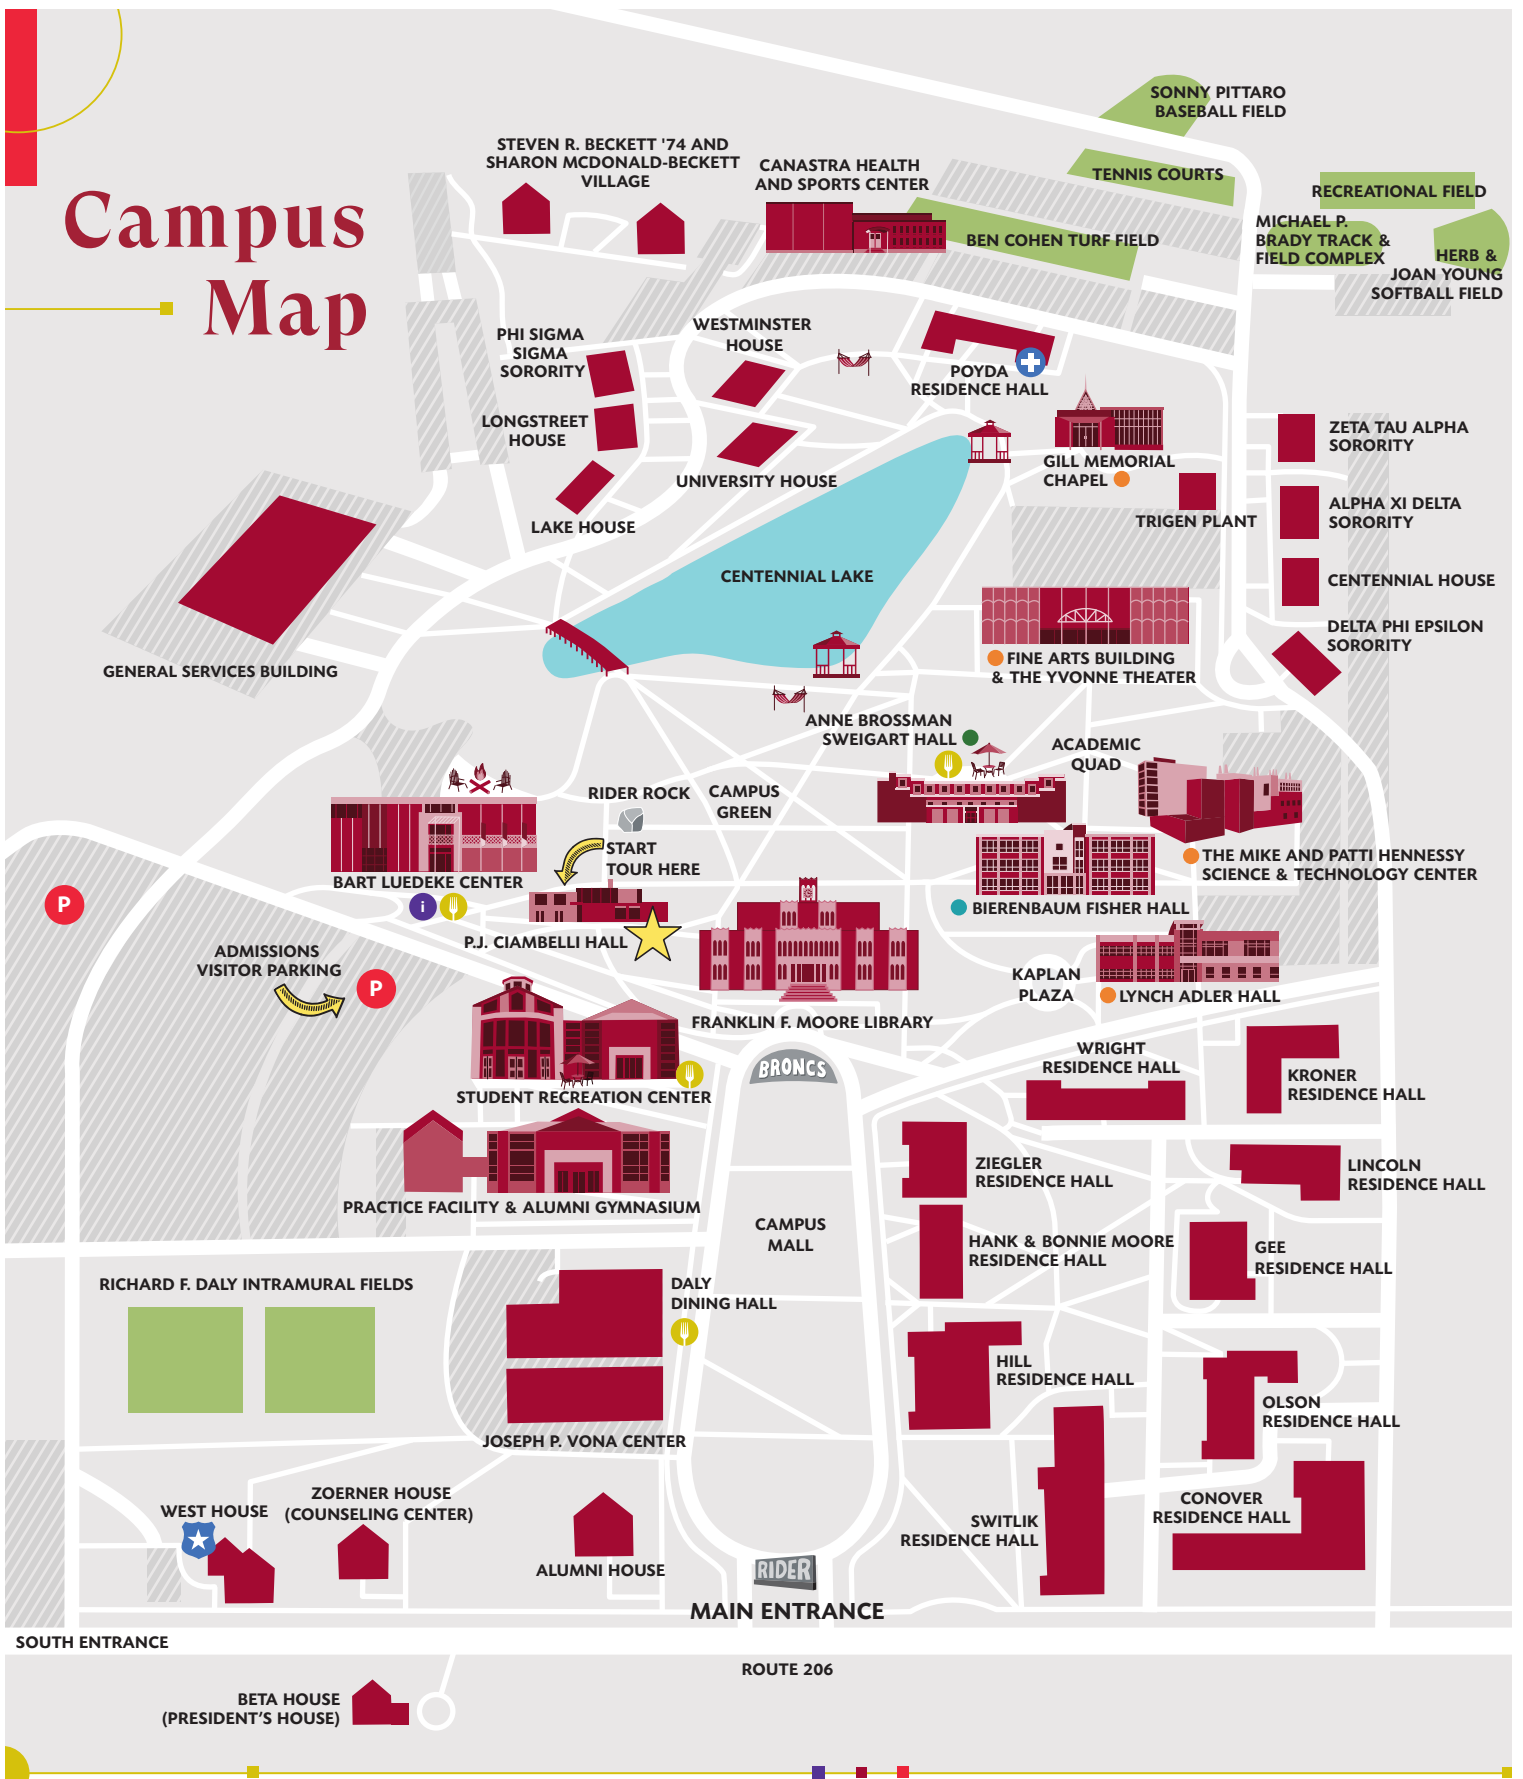

Campus Map

★ ADMISSIONS

🛡️ PUBLIC SAFETY

🟠 COLLEGE OF ARTS AND SCIENCES

📍 INFO DESK

🍴 DINING

🟢 COLLEGE OF EDUCATION AND HUMAN SERVICES

🅑 VISITOR PARKING

🏥 STUDENT HEALTH CENTER

🟢 NORM BRODSKY COLLEGE OF BUSINESS