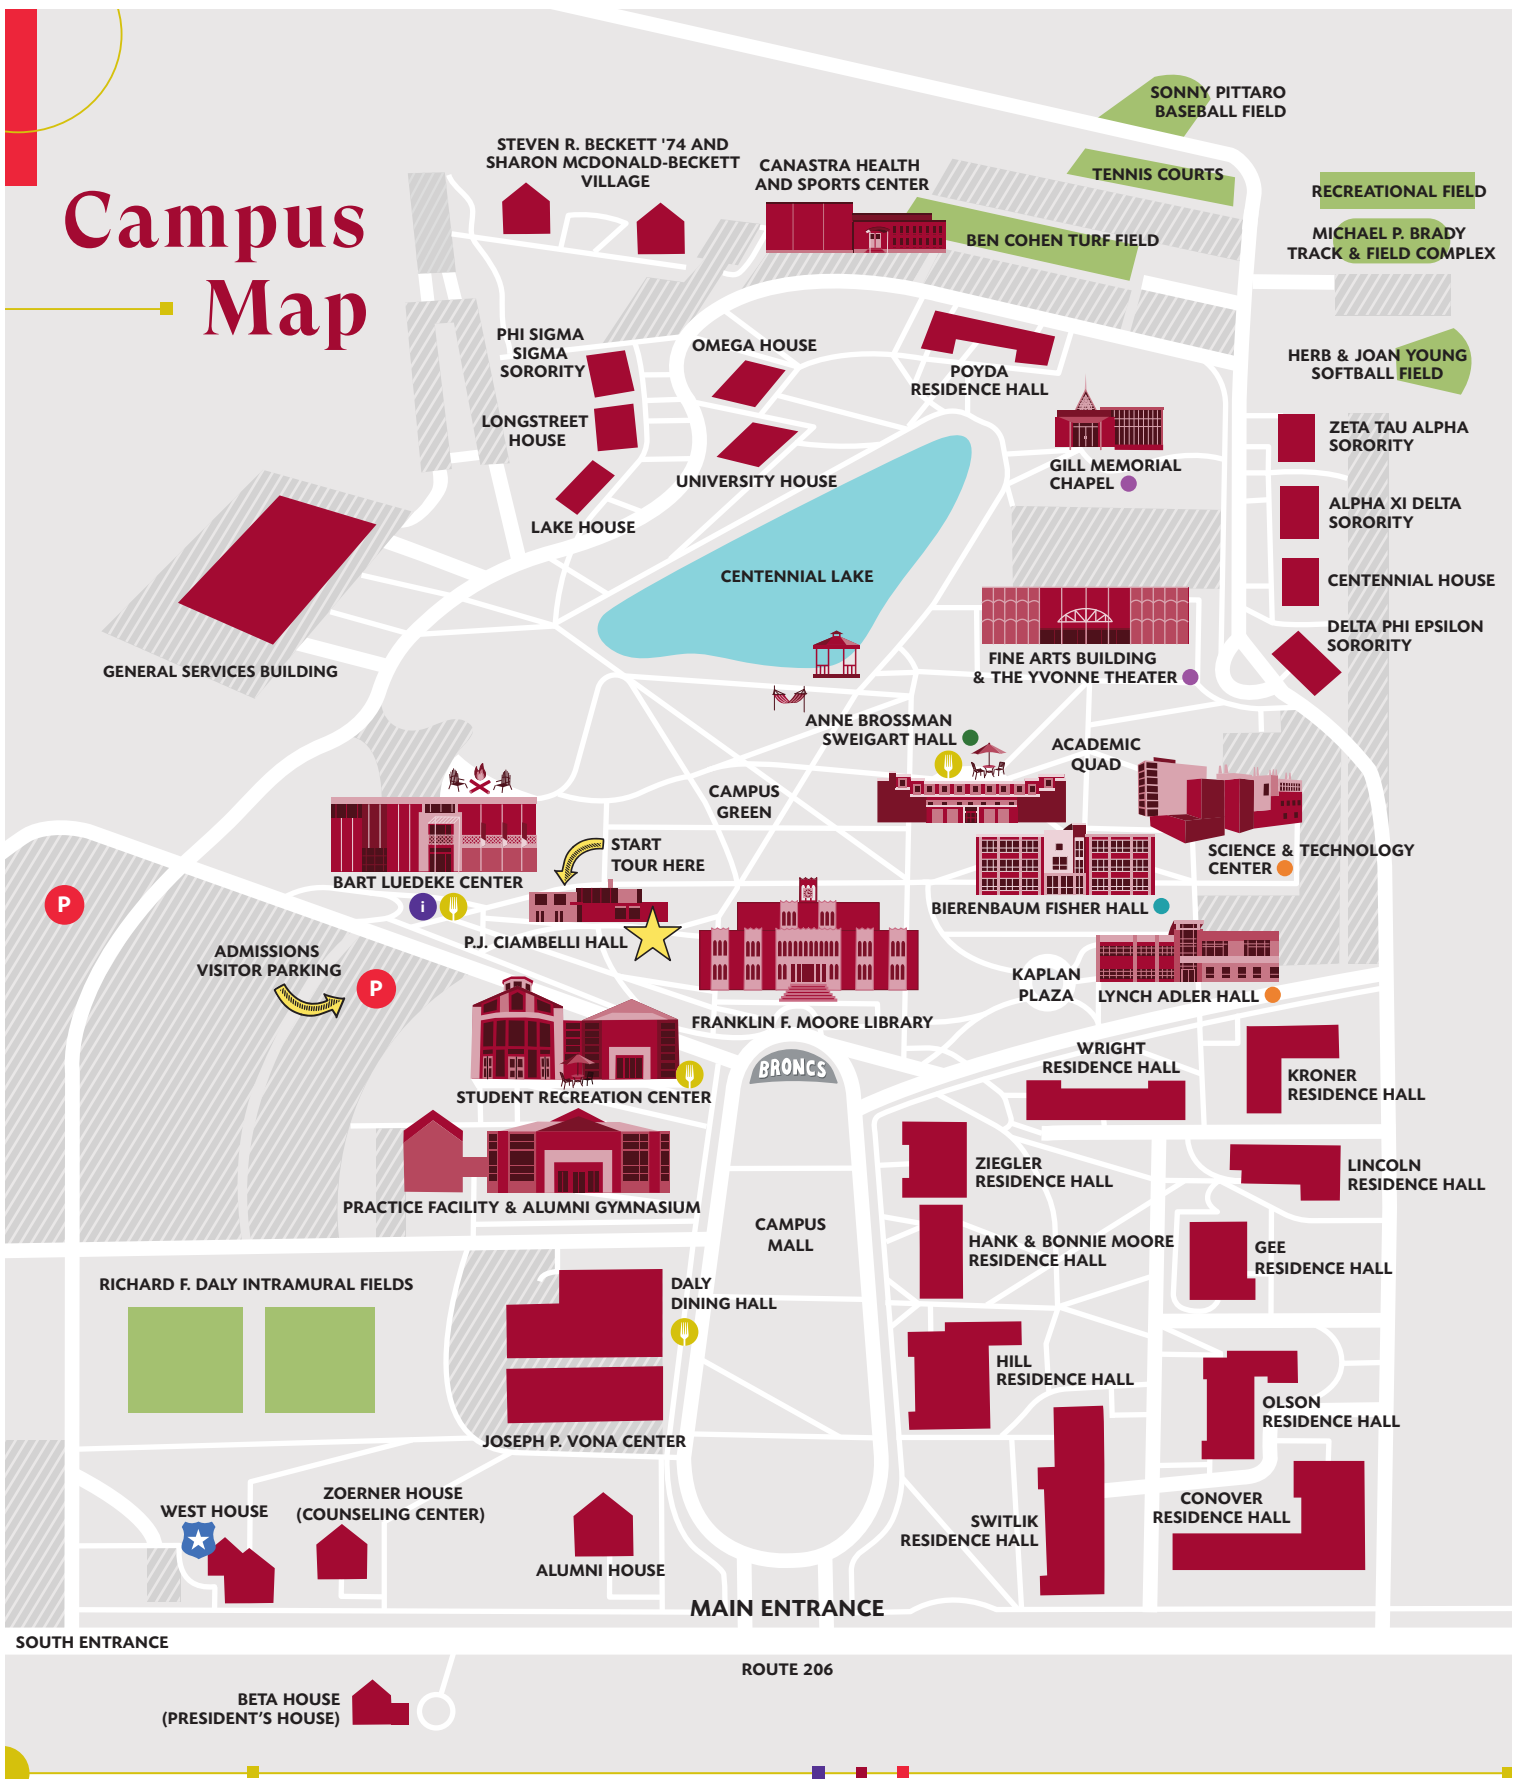

Campus Map

-  ADMISSIONS
-  INFO DESK
-  VISITOR PARKING

-  PUBLIC SAFETY
-  DINING
-  COLLEGE OF EDUCATION AND HUMAN SERVICES

-  COLLEGE OF LIBERAL ARTS AND SCIENCES
-  NORM BRODSKY COLLEGE OF BUSINESS
-  WESTMINSTER COLLEGE OF THE ARTS